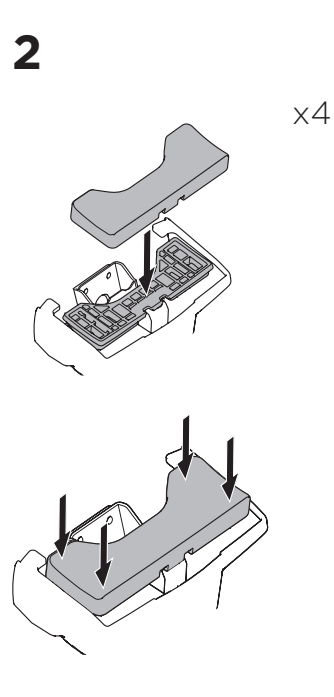

1

Kit 145239

VAUXHALL/OPEL Corsa, 5-dr Hatchback, 20-
PEUGEOT 208, 5-dr Hatchback, 20-

ISO 11154-E

THULE WingBar Evo	THULE WingBar Edge	THULE WingBar	THULE SquareBar Evo	Evo X (scale)	Edge X (scale)
VAUXHALL/OPEL Corsa, 5-dr Hatchback, 20-				36,5	F
PEUGEOT 208, 5-dr Hatchback, 20-				36,5	F

THULE ProBar Evo	THULE SlideBar Evo	X (mm/inch)		
VAUXHALL/OPEL Corsa, 5-dr Hatchback, 20-		1016 mm / 40"		
PEUGEOT 208, 5-dr Hatchback, 20-		1016 mm / 40"		

THULE WingBar Evo	THULE WingBar Edge	THULE WingBar	THULE SquareBar Evo	Evo Y (scale)	Edge Y (scale)
VAUXHALL/OPEL Corsa, 5-dr Hatchback, 20-				30,5	R
PEUGEOT 208, 5-dr Hatchback, 20-				30,5	R

THULE ProBar Evo	THULE SlideBar Evo	Y (mm/inch)		
VAUXHALL/OPEL Corsa, 5-dr Hatchback, 20-		956 mm / 37 5/8"		
PEUGEOT 208, 5-dr Hatchback, 20-		956 mm / 37 5/8"		

	W (mm/inch)	Z (mm/inch)
VAUXHALL/OPEL Corsa, 5-dr Hatchback, 20-	718 mm / 28 1/4"	230 mm / 9"
PEUGEOT 208, 5-dr Hatchback, 20-	718 mm / 28 1/4"	230 mm / 9"