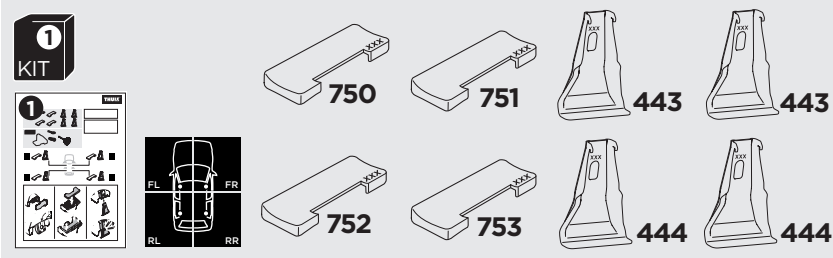

1

Kit 145239

VAUXHALL/OPEL Corsa, 5-dr Hatchback, 20-
PEUGEOT 208, 5-dr Hatchback, 20-

ISO 11154-E

THULE WingBar Evo	THULE WingBar Edge	THULE WingBar	THULE SquareBar Evo	Evo X (scale)	Edge X (scale)
VAUXHALL/OPEL Corsa, 5-dr Hatchback, 20-				36,5	F
PEUGEOT 208, 5-dr Hatchback, 20-				36,5	F

THULE ProBar Evo	THULE SlideBar Evo	X (mm/inch)		
VAUXHALL/OPEL Corsa, 5-dr Hatchback, 20-		1016 mm / 40"		
PEUGEOT 208, 5-dr Hatchback, 20-		1016 mm / 40"		

THULE WingBar Evo	THULE WingBar Edge	THULE WingBar	THULE SquareBar Evo	Evo Y (scale)	Edge Y (scale)
VAUXHALL/OPEL Corsa, 5-dr Hatchback, 20-				30,5	R
PEUGEOT 208, 5-dr Hatchback, 20-				30,5	R

THULE ProBar Evo	THULE SlideBar Evo	Y (mm/inch)		
VAUXHALL/OPEL Corsa, 5-dr Hatchback, 20-		956 mm / 37 5/8"		
PEUGEOT 208, 5-dr Hatchback, 20-		956 mm / 37 5/8"		

	W (mm/inch)	Z (mm/inch)
VAUXHALL/OPEL Corsa, 5-dr Hatchback, 20-	718 mm / 28 1/4"	230 mm / 9"
PEUGEOT 208, 5-dr Hatchback, 20-	718 mm / 28 1/4"	230 mm / 9"