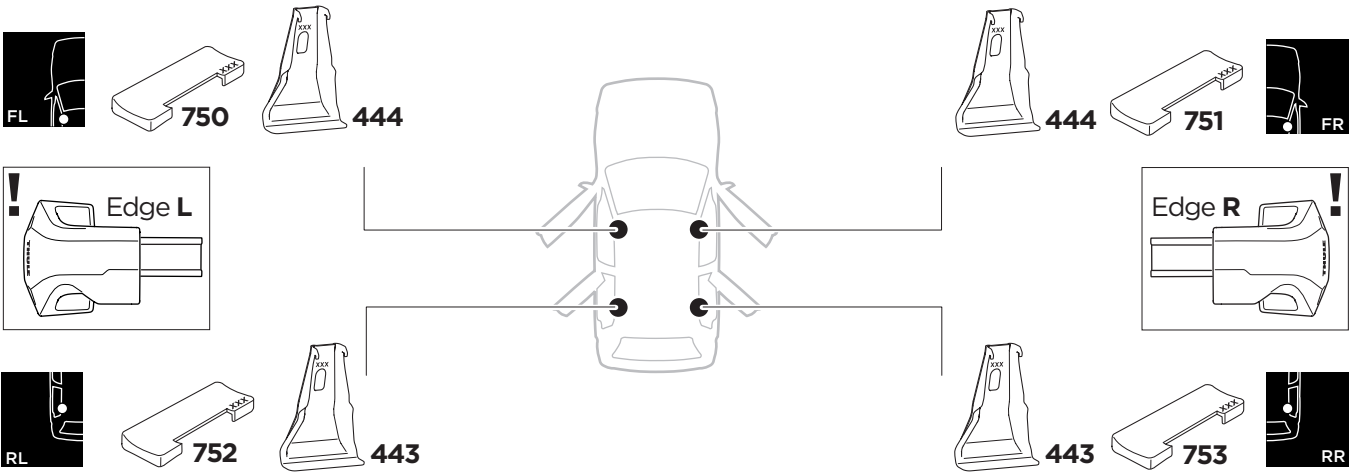

1

Kit 145239

VAUXHALL/OPEL Corsa, 5-dr Hatchback, 20-
PEUGEOT 208, 5-dr Hatchback, 20-

ISO 11154-E

THULE WingBar Evo	THULE WingBar Edge	THULE WingBar	THULE SquareBar Evo	Evo X (scale)	Edge X (scale)
VAUXHALL/OPEL Corsa, 5-dr Hatchback, 20-				36,5	F
PEUGEOT 208, 5-dr Hatchback, 20-				36,5	F

THULE ProBar Evo	THULE SlideBar Evo	X (mm/inch)		
VAUXHALL/OPEL Corsa, 5-dr Hatchback, 20-		1016 mm / 40"		
PEUGEOT 208, 5-dr Hatchback, 20-		1016 mm / 40"		

THULE WingBar Evo	THULE WingBar Edge	THULE WingBar	THULE SquareBar Evo	Evo Y (scale)	Edge Y (scale)
VAUXHALL/OPEL Corsa, 5-dr Hatchback, 20-				30,5	R
PEUGEOT 208, 5-dr Hatchback, 20-				30,5	R

THULE ProBar Evo	THULE SlideBar Evo	Y (mm/inch)		
VAUXHALL/OPEL Corsa, 5-dr Hatchback, 20-		956 mm / 37 5/8"		
PEUGEOT 208, 5-dr Hatchback, 20-		956 mm / 37 5/8"		

	W (mm/inch)	Z (mm/inch)
VAUXHALL/OPEL Corsa, 5-dr Hatchback, 20-	718 mm / 28 1/4"	230 mm / 9"
PEUGEOT 208, 5-dr Hatchback, 20-	718 mm / 28 1/4"	230 mm / 9"