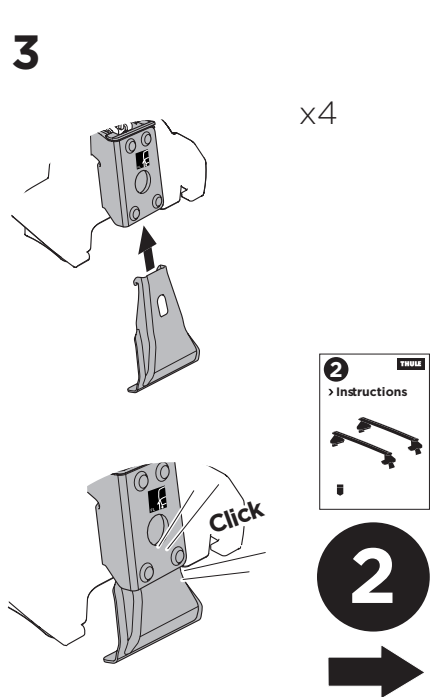

1

Kit 145239

VAUXHALL/OPEL Corsa, 5-dr Hatchback, 20-
PEUGEOT 208, 5-dr Hatchback, 20-

ISO 11154-E

THULE WingBar Evo	THULE WingBar Edge	THULE WingBar	THULE SquareBar Evo	Evo X (scale)	Edge X (scale)
VAUXHALL/OPEL Corsa, 5-dr Hatchback, 20-				36,5	F
PEUGEOT 208, 5-dr Hatchback, 20-				36,5	F

THULE ProBar Evo	THULE SlideBar Evo	X (mm/inch)		
VAUXHALL/OPEL Corsa, 5-dr Hatchback, 20-		1016 mm / 40"		
PEUGEOT 208, 5-dr Hatchback, 20-		1016 mm / 40"		

THULE WingBar Evo	THULE WingBar Edge	THULE WingBar	THULE SquareBar Evo	Evo Y (scale)	Edge Y (scale)
VAUXHALL/OPEL Corsa, 5-dr Hatchback, 20-				30,5	R
PEUGEOT 208, 5-dr Hatchback, 20-				30,5	R

THULE ProBar Evo	THULE SlideBar Evo	Y (mm/inch)		
VAUXHALL/OPEL Corsa, 5-dr Hatchback, 20-		956 mm / 37 5/8"		
PEUGEOT 208, 5-dr Hatchback, 20-		956 mm / 37 5/8"		

	W (mm/inch)	Z (mm/inch)
VAUXHALL/OPEL Corsa, 5-dr Hatchback, 20-	718 mm / 28 1/4"	230 mm / 9"
PEUGEOT 208, 5-dr Hatchback, 20-	718 mm / 28 1/4"	230 mm / 9"