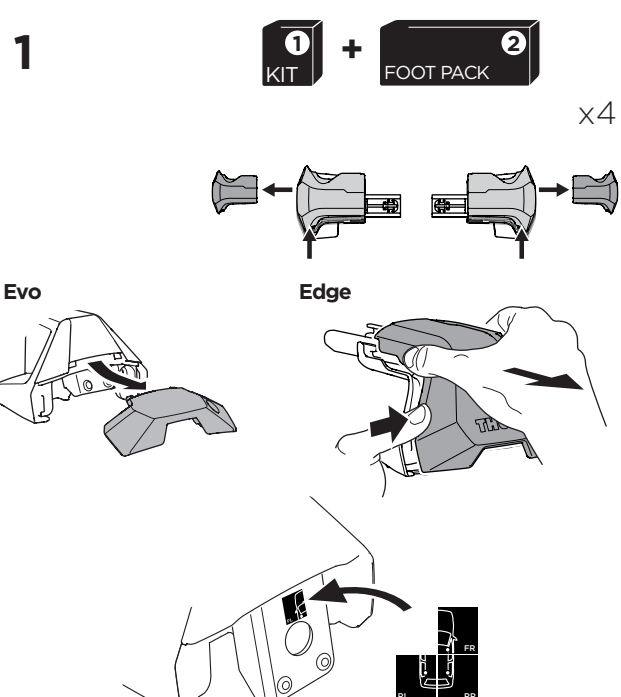

1

Kit 145239

VAUXHALL/OPEL Corsa, 5-dr Hatchback, 20-
PEUGEOT 208, 5-dr Hatchback, 20-

ISO 11154-E

THULE WingBar Evo	THULE WingBar Edge	THULE WingBar	THULE SquareBar Evo	Evo X (scale)	Edge X (scale)
VAUXHALL/OPEL Corsa, 5-dr Hatchback, 20-				36,5	F
PEUGEOT 208, 5-dr Hatchback, 20-				36,5	F

THULE ProBar Evo	THULE SlideBar Evo	X (mm/inch)		
VAUXHALL/OPEL Corsa, 5-dr Hatchback, 20-		1016 mm / 40"		
PEUGEOT 208, 5-dr Hatchback, 20-		1016 mm / 40"		

THULE WingBar Evo	THULE WingBar Edge	THULE WingBar	THULE SquareBar Evo	Evo Y (scale)	Edge Y (scale)
VAUXHALL/OPEL Corsa, 5-dr Hatchback, 20-				30,5	R
PEUGEOT 208, 5-dr Hatchback, 20-				30,5	R

THULE ProBar Evo	THULE SlideBar Evo	Y (mm/inch)		
VAUXHALL/OPEL Corsa, 5-dr Hatchback, 20-		956 mm / 37 5/8"		
PEUGEOT 208, 5-dr Hatchback, 20-		956 mm / 37 5/8"		

	W (mm/inch)	Z (mm/inch)
VAUXHALL/OPEL Corsa, 5-dr Hatchback, 20-	718 mm / 28 1/4"	230 mm / 9"
PEUGEOT 208, 5-dr Hatchback, 20-	718 mm / 28 1/4"	230 mm / 9"