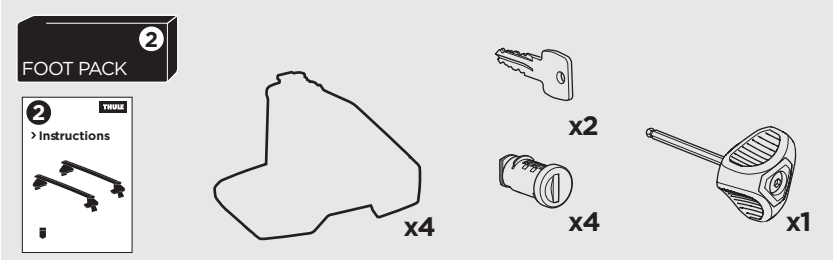

1

Kit 145239

VAUXHALL/OPEL Corsa, 5-dr Hatchback, 20-
PEUGEOT 208, 5-dr Hatchback, 20-

ISO 11154-E

THULE WingBar Evo	THULE WingBar Edge	THULE WingBar	THULE SquareBar Evo	Evo X (scale)	Edge X (scale)
VAUXHALL/OPEL Corsa, 5-dr Hatchback, 20-				36,5	F
PEUGEOT 208, 5-dr Hatchback, 20-				36,5	F

THULE ProBar Evo	THULE SlideBar Evo	X (mm/inch)		
VAUXHALL/OPEL Corsa, 5-dr Hatchback, 20-		1016 mm / 40"		
PEUGEOT 208, 5-dr Hatchback, 20-		1016 mm / 40"		

THULE WingBar Evo	THULE WingBar Edge	THULE WingBar	THULE SquareBar Evo	Evo Y (scale)	Edge Y (scale)
VAUXHALL/OPEL Corsa, 5-dr Hatchback, 20-				30,5	R
PEUGEOT 208, 5-dr Hatchback, 20-				30,5	R

THULE ProBar Evo	THULE SlideBar Evo	Y (mm/inch)		
VAUXHALL/OPEL Corsa, 5-dr Hatchback, 20-		956 mm / 37 5/8"		
PEUGEOT 208, 5-dr Hatchback, 20-		956 mm / 37 5/8"		

	W (mm/inch)	Z (mm/inch)
VAUXHALL/OPEL Corsa, 5-dr Hatchback, 20-	718 mm / 28 1/4"	230 mm / 9"
PEUGEOT 208, 5-dr Hatchback, 20-	718 mm / 28 1/4"	230 mm / 9"